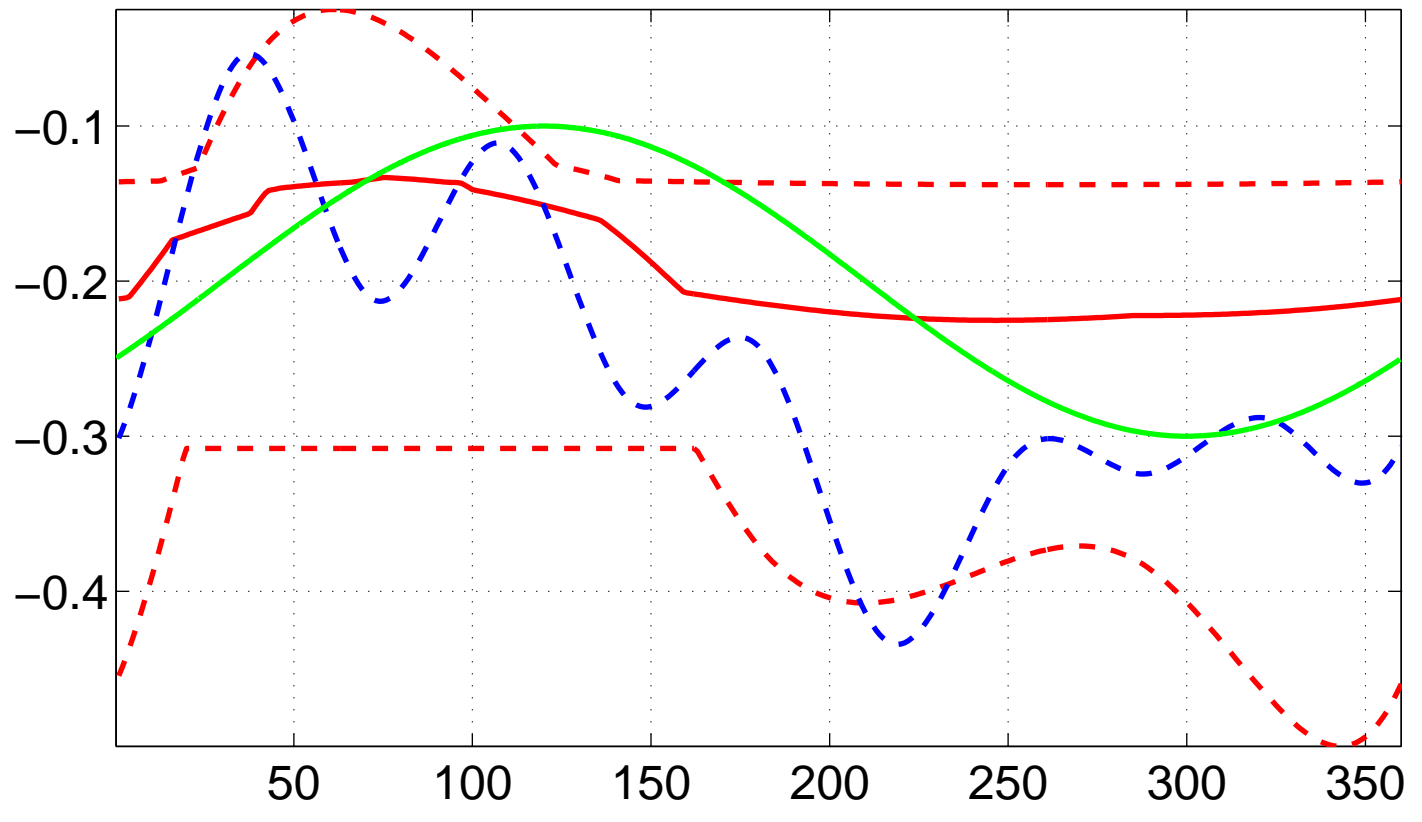

Threshold

Rate

Shape

Scale