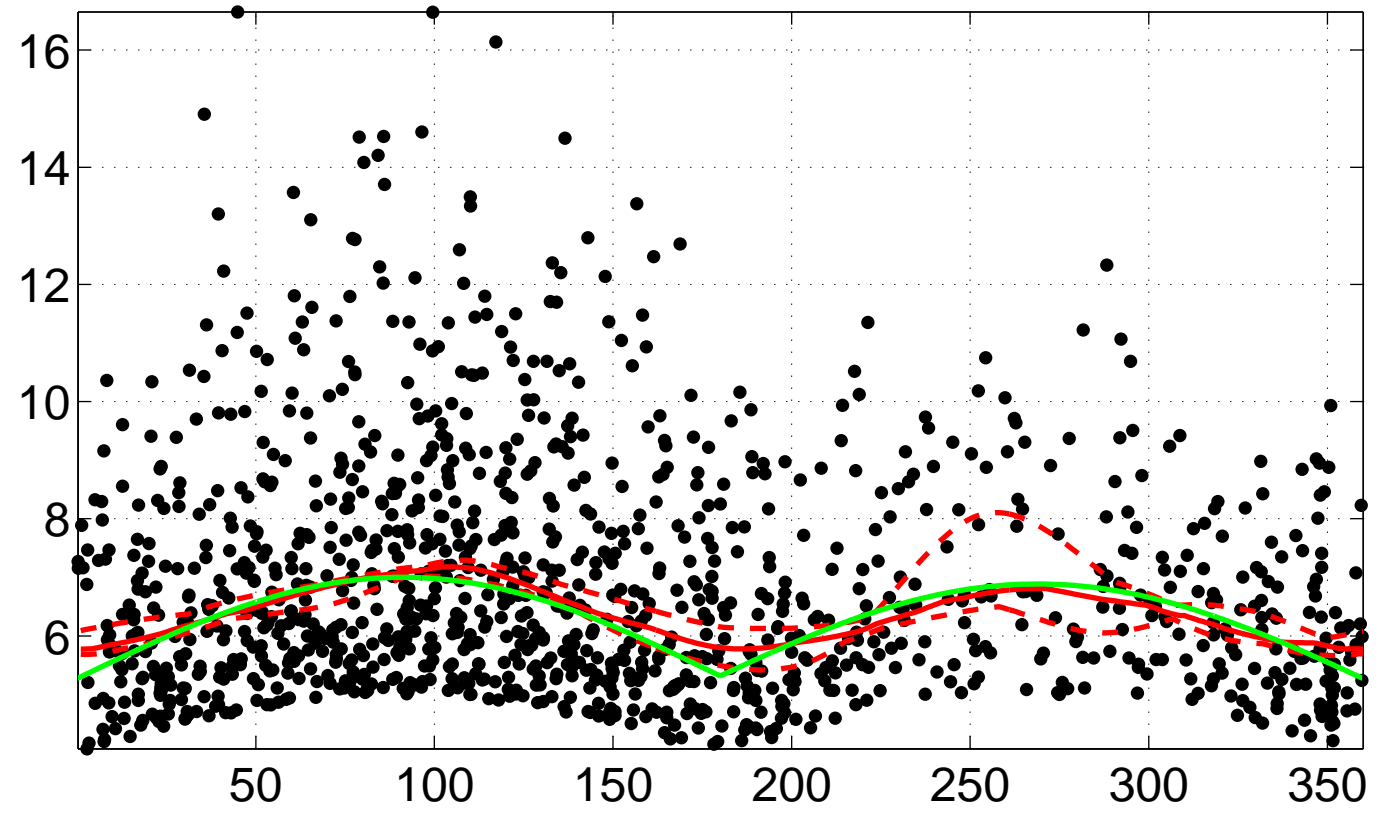

Threshold

Rate

Shape

Scale