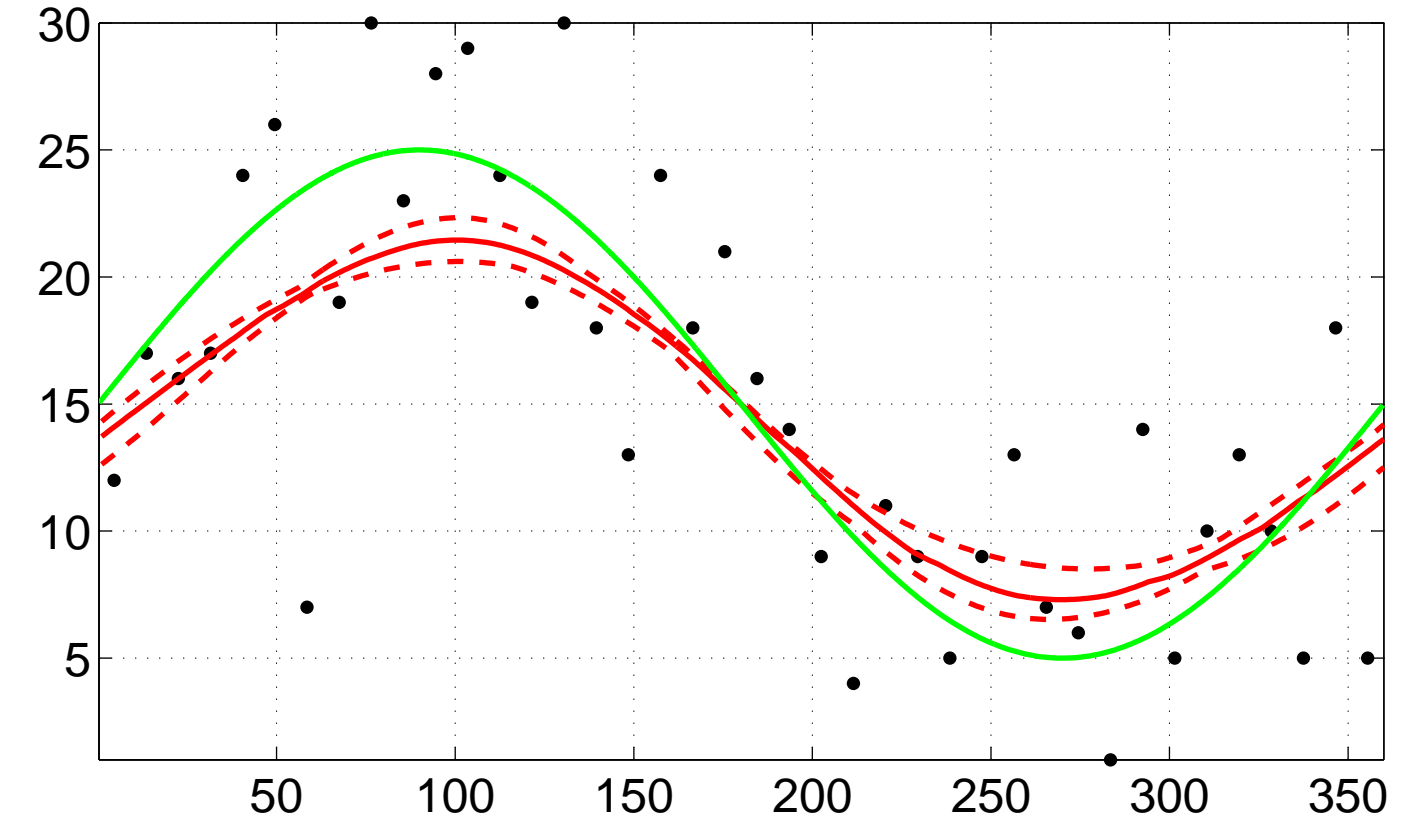

Threshold

Rate

Shape

Scale